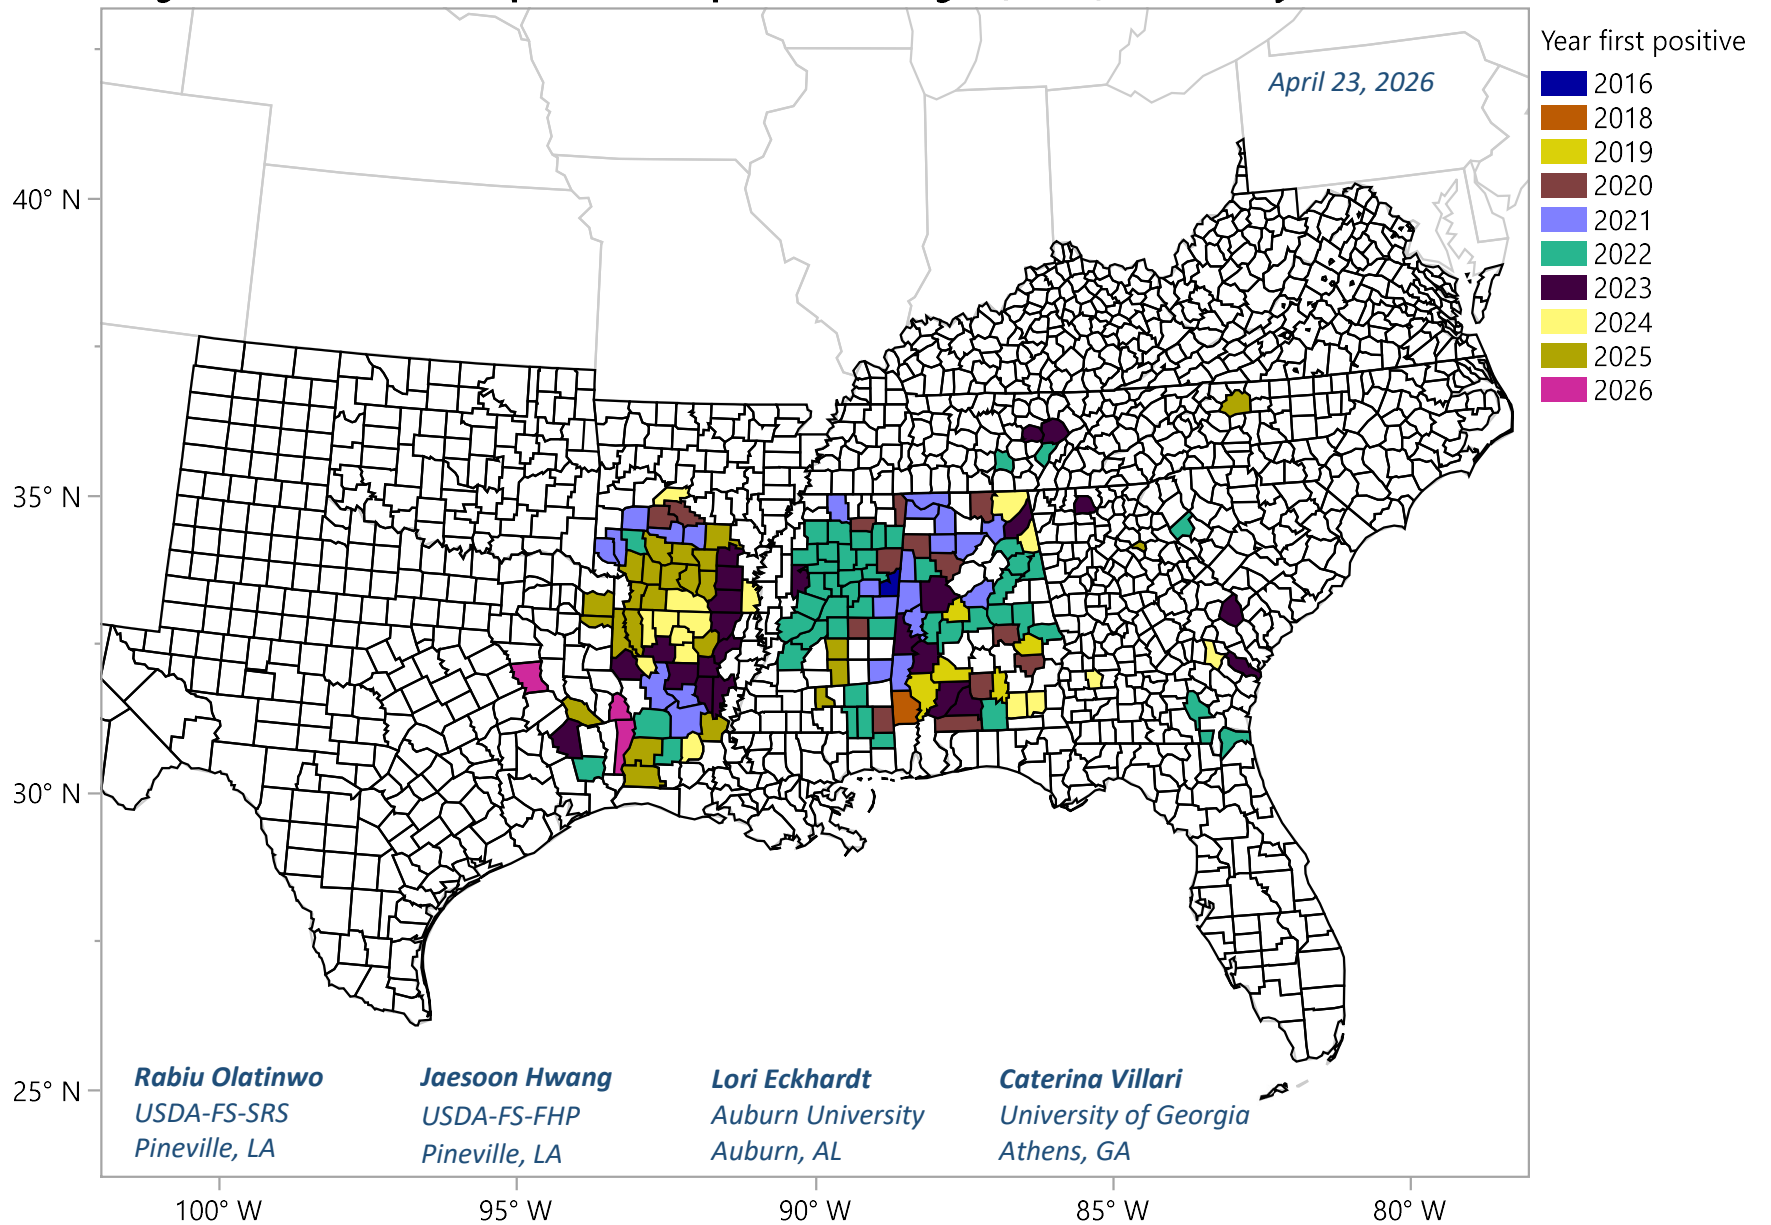

Regional Distribution Map of Brown Spot Needle Blight (BSNB) on Loblolly Pine

Contact: Rabiu Olatinwo (rabiu.o.olarino@usda.gov)